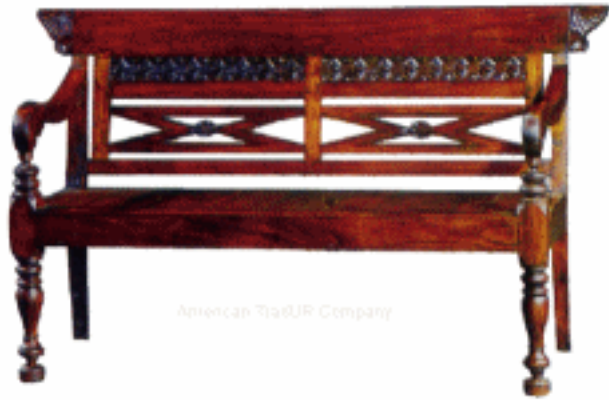

TRKRS403 FROMOSA GARDEN BENCH

LENGTH	DEPTH	HEIGHT
152cm	60cm	90cm