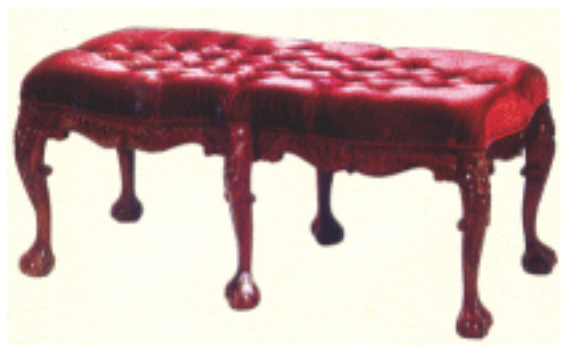

LENGTH	DEPTH	HEIGHT
173cm	53cm	50cm

TRKKRS235 HEAVY CARVED STOOL

LENGTH	DEPTH	HEIGHT
46cm	53cm	50cm

TRKRS219 KING STOOL B

LENGTH	DEPTH	HEIGHT
56cm	46cm	57cm

TRKKRS250 HEAVY CARVED 2 SEAT

LENGTH	DEPTH	HEIGHT
116cm	53cm	50cm

TRKRS218 KING STOOL A

LENGTH	DEPTH	HEIGHT
90cm	48cm	80cm

TRKRS216 KING STOOL W / UPHOLSTERY

LENGTH	DEPTH	HEIGHT
90cm	48cm	80cm

TRKKRS217 BED STEPS

LENGTH	DEPTH	HEIGHT
42cm	43cm	37cm

TRKRS220 CHIPPENDALE 3 SEATER