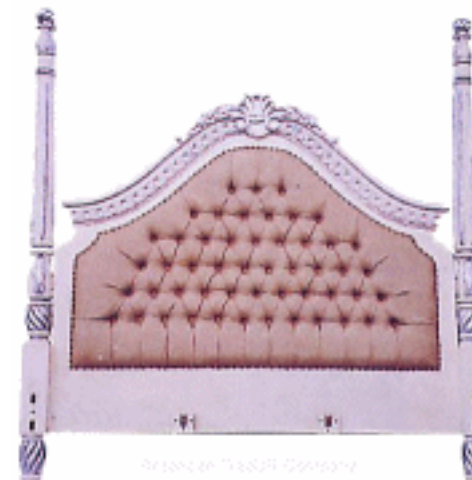

Request Quote wholesale@tradur.com

All our Beds are made to suit standard US mattress size

Full = 54" Wide x 75" L.

Queen = 60" W x 80" L.

King = 78" W x 80" L.

Californian King = 72" W x 84" L

TR RJ207 BED

American TradUR Company

TR RJ230 BED

American TradUR Company

Request Quote wholesale@tradur.com

PHONE # 62 81 320618550

FACTORY FLOOR ASSEMBLY

All our Beds are made to suit standard USA mattress sizes
Any Design displayed can be ordered as a set.

TR RJ215 BED

American TradUR Company

PHONE # 62 81 320618550

TR RJ242 BED

TR RJ239 BED

TR RJ281 BED

TR RJ374 BED

TR RJ378 BED